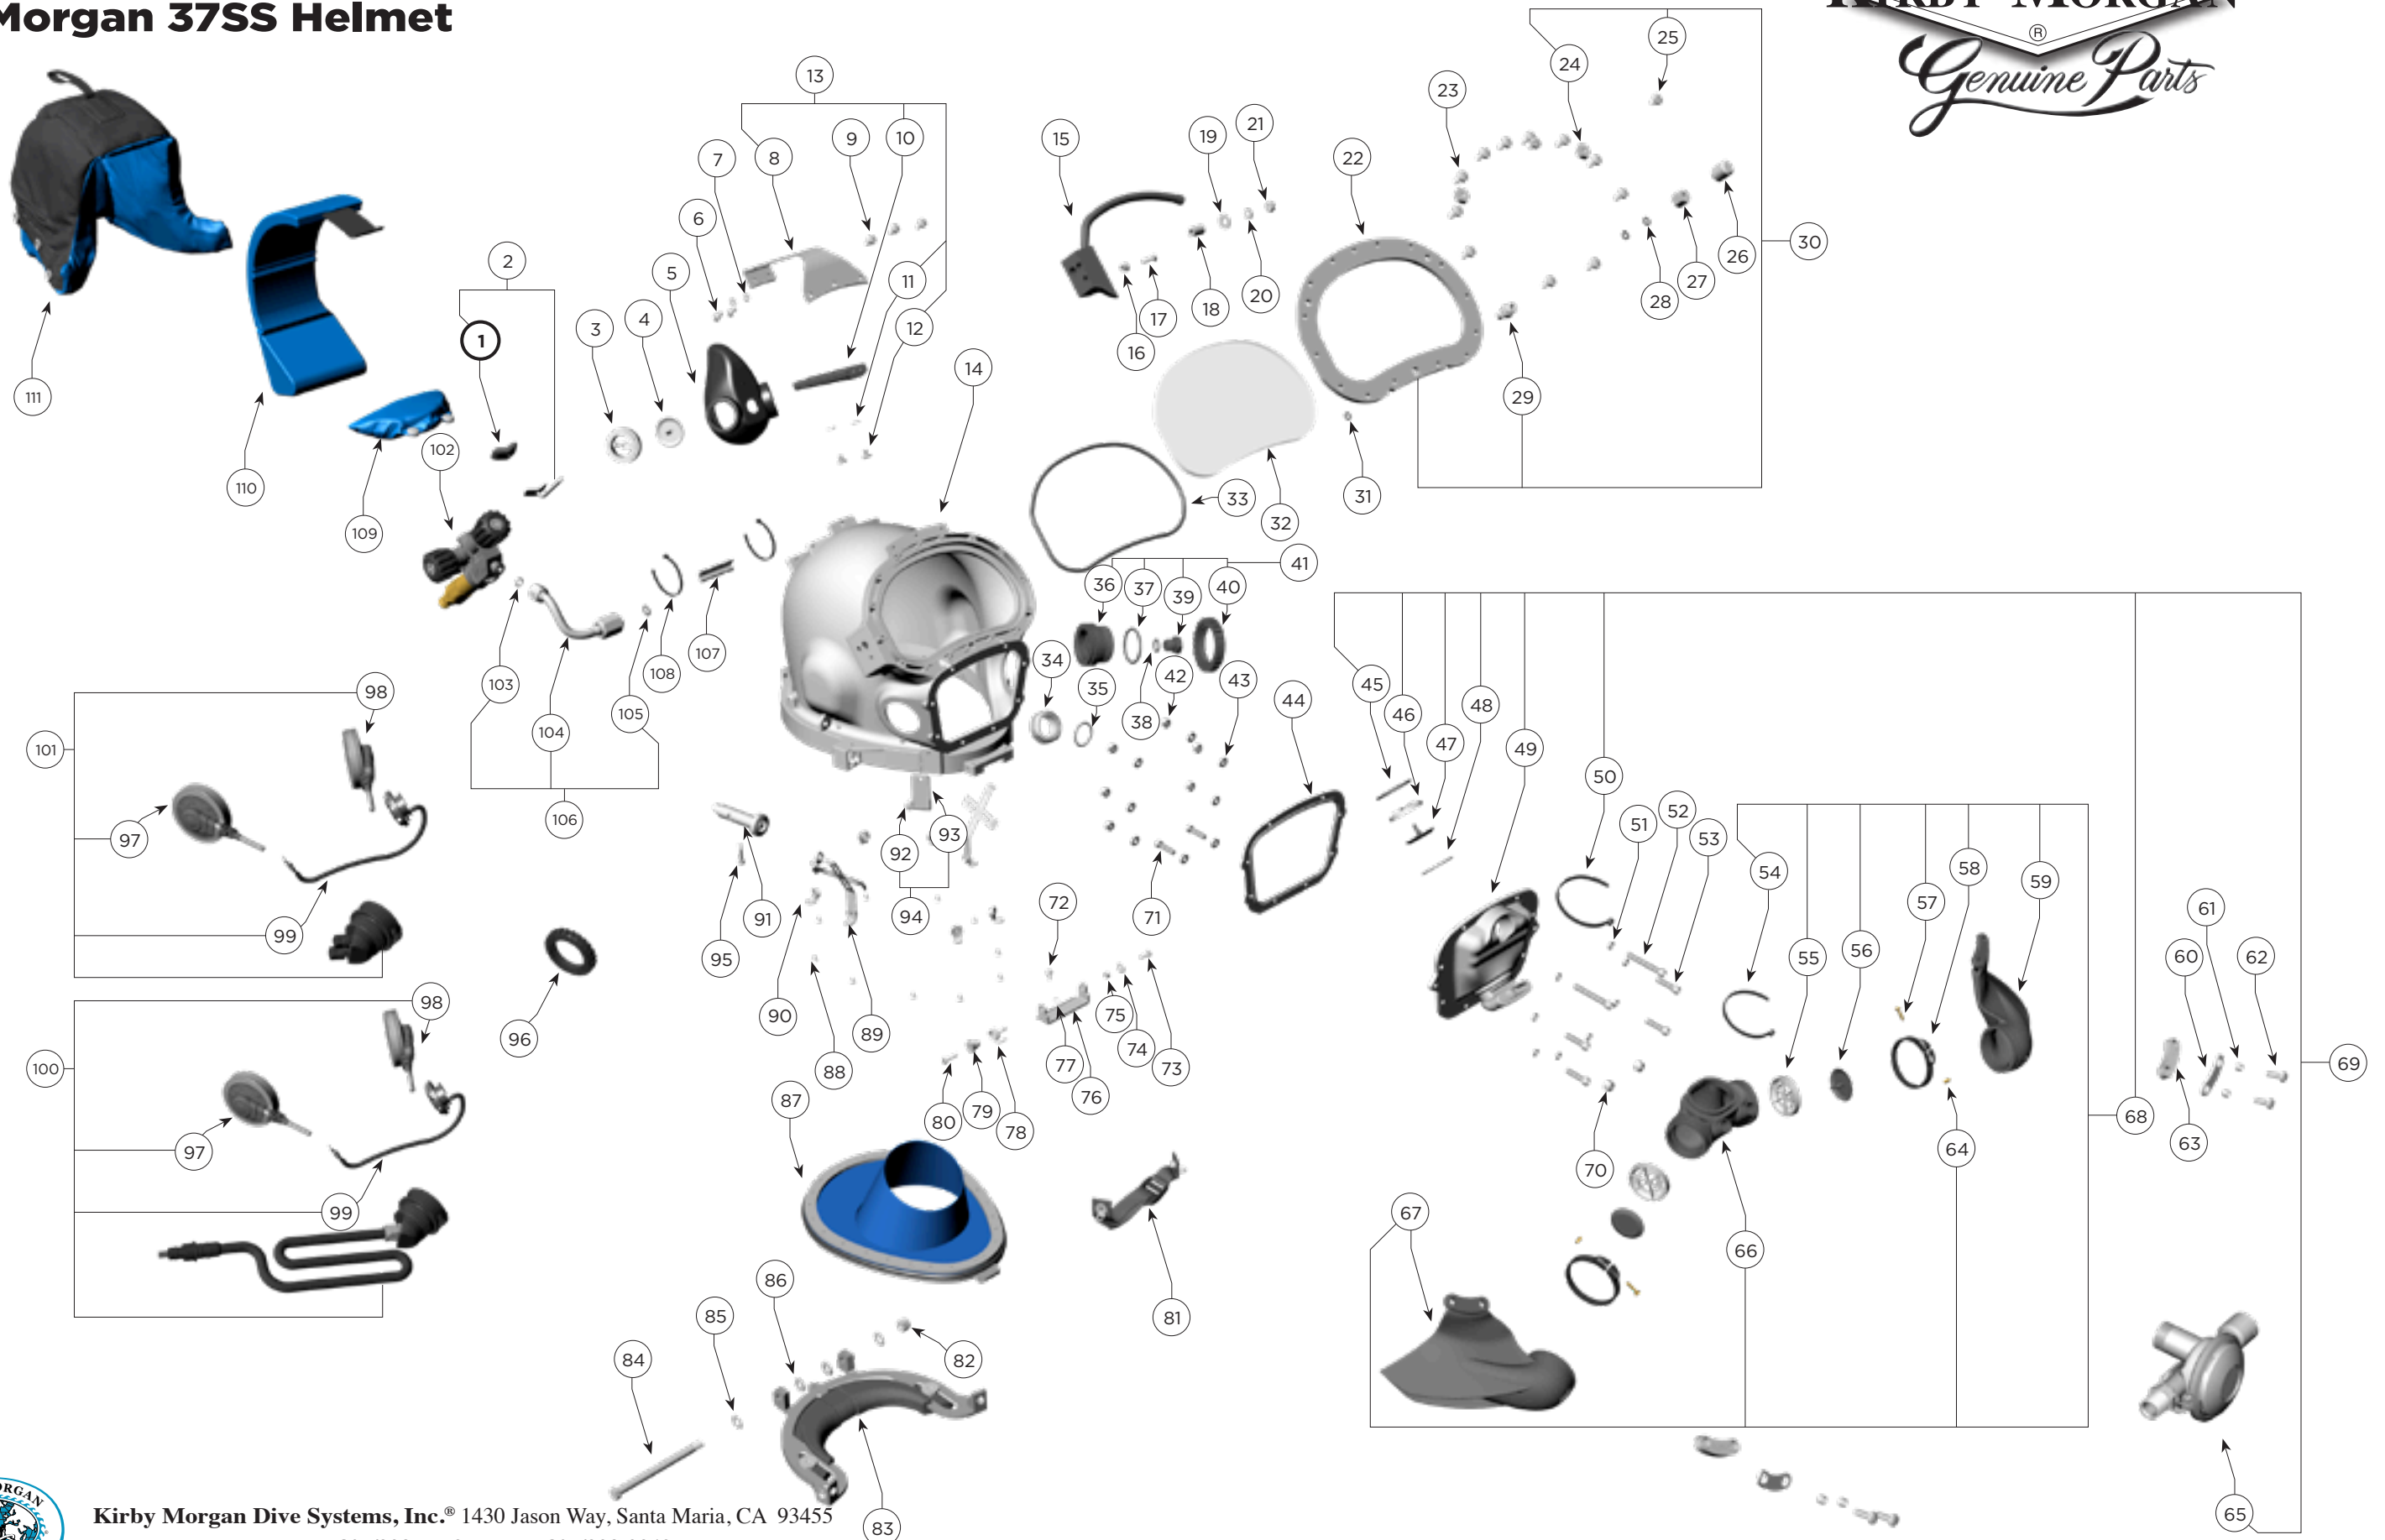

Location #	Part #	Description
43	530-527	Washer
44	510-403	Gasket, Pod
45	540-012	Retainer Ring
46	520-022	Exhaust Valve Insert
47	510-776	Exhaust Valve
48	510-019	O-ring
49	560-556	Regulator Mount Pod, 350
50	520-042	Tie Wrap
51	430-134	Washer
52	530-089	Screw
53	530-086	Screw
54	520-042	Tie Wrap
55	520-200	Valve Seat
56	510-776	Exhaust Valve
57	530-008	Brass Screw
58	520-118	Tri/Quad Valve Whisker Clamp
59	510-787	Port Whisker Wing
60	540-015	Kidney Plate
61	550-586	Spacer, Whisker
62	530-070	Screw
63	560-300	Zinc Whisker Anode
64	530-009	Brass Nut
65	505-069	Regulator Assembly, 1" Mount Tube <i>Purchase 525-771</i>
66	510-760	Main Body Quad Valve Exhaust
67	510-786	Starboard Whisker Wing
68	505-730	Quad Valve Exhaust Assembly <i>350 Regulator Pod Assembly</i>
69	505-758	<i>Also includes location #s 34 and 35 (Order P/N 525-385)</i>
70	530-145	Lock Nut
71	530-086	Screw
72	530-032	Screw
73	530-035	Screw
74	530-546	Washer for Swing Catch
75	550-061	Spacer
76	540-086	Swing Catch
77	520-167	Teflon® Washer for Swing Catch
78	535-825	Spring, Swing Catch
79	550-122	Spring Spacer
80	530-045	Screw
81	505-748	Chin Strap Assembly, w/ Snaps, S.S.
82	530-028	Lock Nut
83	505-755	Locking Collar Assembly, S.S.

Location #	Part #	Description
84	530-027	Hinge Bolt
85	520-165	Washer
86	530-545	Washer
87	505-746	Neck Ring Assembly, Medium, S.S.
88	530-037	Screw
89	505-742	Earphone Retainer Assembly, S.S.
90	505-740	Snap Assembly, S.S.
91	505-110	Sealed Pull Pin Assembly
92	530-059	Screw
93	540-039	Front Stand Off
94	525-116	Front Stand Off Kit <i>(2 each of Loc. # 92 and 93)</i>
95	530-015	Screw
96	320-026	Comm. Mount Nut
97	515-018	Earphone, Right, 9"
98	515-019	Earphone, Left, 15.5"
99	515-029	Microphone Assembly
100	515-024	Comm. Assembly w/MWP
101	515-023	Comm. Assembly w/Posts
102	505-732	Side block Assembly
103	520-033	O-ring, Teflon®
104	555-154	Bent Tube Assembly, No O-rings
105	510-012	O-ring
106	555-155	Bent Tube Assembly w/O-rings
107	560-304	Zinc Sleeve Anode
108	520-038	Tie Wrap
109	510-683	Chin Cushion Assembly
	510-639	Chin Cushion Bag
110	510-837	Head Cushion Foam Spacer Assembly <i>(Order P/N 525-745)</i>
	510-836	Head Cushion Foam Spacer Bag
111	510-754	Head Cushion Assembly
	510-722	Head Cushion Bag

⚠ CAUTION

Use only Kirby Morgan original replacement parts. The use of other manufacturers' parts will interfere with the performance characteristics of your life support equipment and may jeopardize your safety. Additionally, any substitutions will void any warranties offered by KMDSI. When ordering spares, always insist on Kirby Morgan original parts.

Kirby Morgan Dive Systems, Inc.® 1430 Jason Way, Santa Maria, CA 93455

Phone: 805/928-7772 Fax: 805/928-0342

www.KirbyMorgan.com e-mail: kmdsi@KirbyMorgan.com

Kirby Morgan 37SS Helmet

Kirby Morgan Dive Systems, Inc.® 1430 Jason Way, Santa Maria, CA 93455

Phone: 805/928-7772 Fax: 805/928-0342

www.KirbyMorgan.com e-mail: kmdsi@KirbyMorgan.com